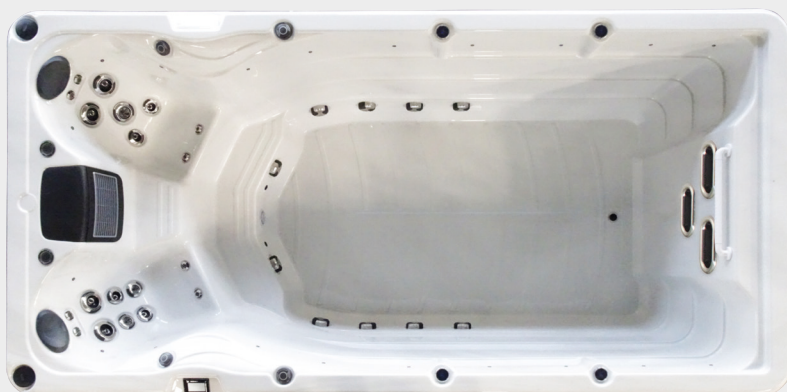

Swim Spa Range

Eros

FEATURED JETS

 22 Total Jets

 3 x Swim Jets

 5 x 127mm Jets

 6 x 89mm Jets

 8 x 50mm Jets

FEATURES

People	3
Dimensions	4500 x 2250 x 1500mm
Seat layout	2 seats
Weight / Water Capacity	810kg / 6500 litres
LED Lighting	✓ Premium
Music	Bluetooth
Ozone	✓
Insulation	Platinum Premium Shield
Electrical Supply Required	32 AMP
Heater	3kw / 220 -240vac
Pumps / Swim Pump	1 x 3 HP / 3 x 3 HP
Circulation Pump	1 x 1HP

CHOOSE YOUR COLOUR

SHELL COLOURS

Sterling Silver

CABINET COLOURS

Grey